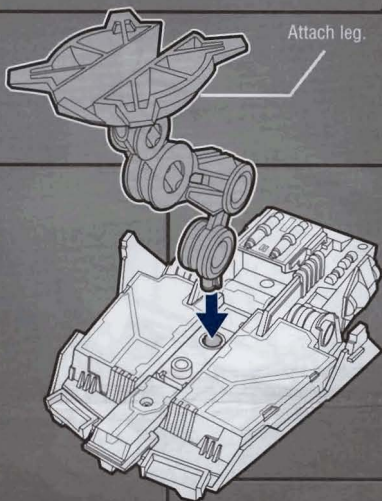

STAR WARS

THE CLONE WARS™

Some assembly required.

No. tools needed.

AGES 4+

94810/94804 Asst.

AT-AP WALKER

Attach chin gun.

Attach legs.

Attach cannons.

PEEL AND APPLY LABELS:

Press to fire.
Press to fire.

Insert missile.

FEATURES:

Adjust legs to create higher "recon" position...

...or lower "scout" position.