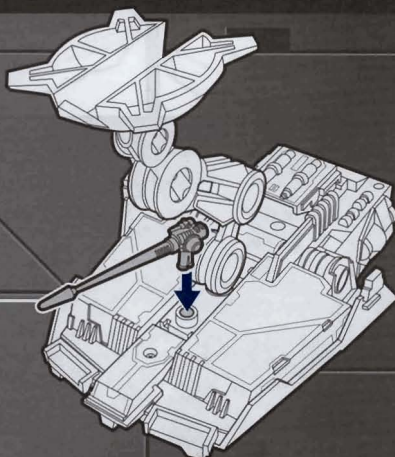

STAR WARS

THE CLONE WARS™

Some assembly required.

No. tools needed.

AGES 4+

94810/94804 Asst.

AT-AP WALKER

Attach chin gun.

Attach legs.

Attach cannons.

PEEL AND APPLY LABELS:

Press to fire.
Press to fire.

Insert missile.

FEATURES:

Adjust legs to create higher "recon" position...

...or lower "scout" position.