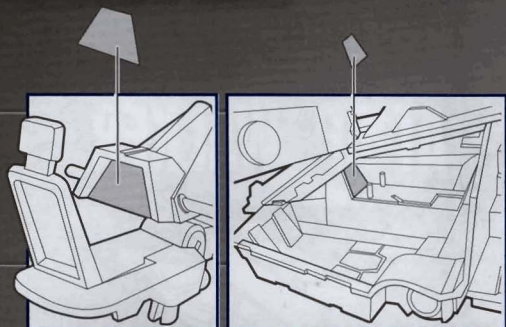

STAR WARS

THE CLONE WARS™

Some assembly required.

No. tools needed.

AGES 4+

94810/94804 Asst.

AT-AP WALKER

Attach chin gun.

Attach legs.

Attach cannons.

PEEL AND APPLY LABELS:

Press to fire.
Press to fire.

Insert missile.

FEATURES:

Adjust legs to create higher "recon" position...

...or lower "scout" position.