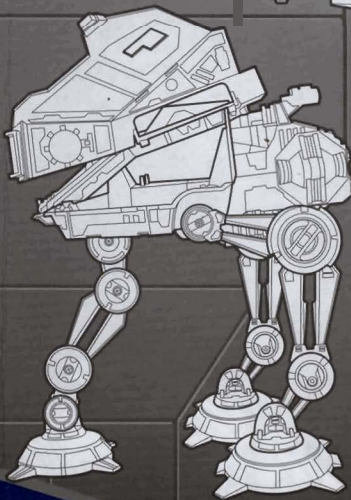

STAR WARS

THE CLONE WARS™

Some assembly required.

No. tools needed.

AGES 4+

94810/94804 Asst.

AT-AP WALKER

Attach chin gun.

Attach legs.

Attach cannons.

PEEL AND APPLY LABELS:

Press to fire.
Press to fire.

Insert missile.

FEATURES:

Adjust legs to create higher "recon" position...

...or lower "scout" position.