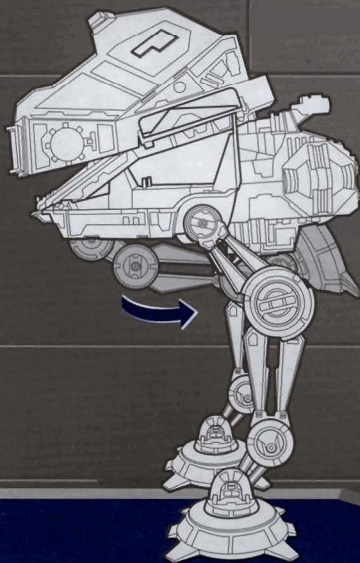

STAR WARS

THE CLONE WARS™

Some assembly required.

No. tools needed.

AGES 4+

94810/94804 Asst.

AT-AP WALKER

Attach chin gun.

Attach legs.

Attach cannons.

PEEL AND APPLY LABELS:

Press to fire.
Press to fire.

Insert missile.

FEATURES:

Adjust legs to create higher "recon" position...

...or lower "scout" position.