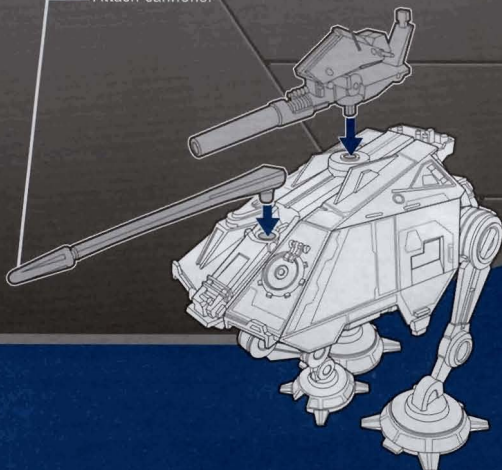

STAR WARS

THE CLONE WARS™

Some assembly required.

No. tools needed.

AGES 4+

94810/94804 Asst.

AT-AP WALKER

Attach chin gun.

Attach legs.

Attach cannons.

PEEL AND APPLY LABELS:

Press to fire.
Press to fire.

Insert missile.

FEATURES:

Adjust legs to create higher "recon" position...

...or lower "scout" position.