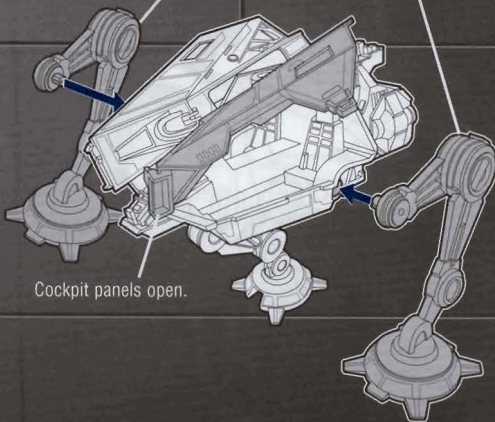

STAR WARS

THE CLONE WARS™

Some assembly required.

No. tools needed.

AGES 4+

94810/94804 Asst.

AT-AP WALKER

Attach chin gun.

Attach legs.

Attach cannons.

PEEL AND APPLY LABELS:

Press to fire.
Press to fire.

Insert missile.

FEATURES:

Adjust legs to create higher "recon" position...

...or lower "scout" position.